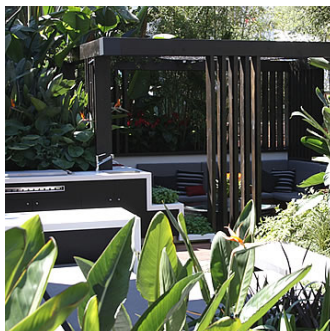

May 25th 2010

Trailfinders - Flemings Australian Garden wins GOLD at RHS Chelsea::

Atkinson Pontifex have struck Gold again at the prestigious RHS Chelsea Flower Show as team members of the Trailfinders Australian Garden presented by Fleming's. David Pontifex and a small team from Atkinson Pontifex left for Chelsea on May 5th to work with Scott Wynd who designed this year's entry. In response to the drought Scott designed a garden offering a lush, jungle theme.

The garden sits on a 10m by 20 m plot and features the show's first ever lap pool and spa with it's own bar. A sunken lounge area, outdoor kitchen and barbeque are also set within the encroaching jungle garden. The Queen made a special visit to the Australian garden during her sneak preview of the show on Monday.

garden - it is a test of nerves and endurance. Long days and hard work are in order but winning a Gold medal makes it all worthwhile. The weather provides its own challenges and this week has included plant threatening unseasonable frosts.

Today though, the sun was blazing in clear blue skies on the hottest day of the year so far, making our Aussie pool the place to be. Many celebrities, including Rolf Harris, and various VIPs visited the show for a sneak preview.