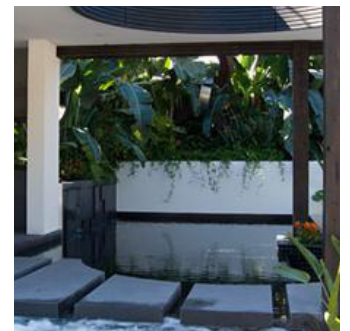

May 25th 2010

Trailfinders - Flemings Australian Garden wins GOLD at RHS Chelsea::

Atkinson Pontifex have struck Gold again at the prestigious RHS Chelsea Flower Show as team members of the Trailfinders Australian Garden presented by Fleming's. David Pontifex and a small team from Atkinson Pontifex left for Chelsea on May 5th to work with Scott Wynd who designed this year's entry. In response to the drought Scott designed a garden offering a lush, jungle theme.

The garden sits on a 10m by 20 m plot and features the show's first ever lap pool and spa with it's own bar. A sunken lounge area, outdoor kitchen and barbeque are also set within the encroaching jungle garden. The Queen made a special visit to the Australian garden during her sneak preview of the show on Monday.

Today though, the sun was blazing in clear blue skies on the hottest day of the year so far, making our Aussie pool the place to be. Many celebrities, including Rolf Harris, and various VIPs visited the show for a sneak preview.